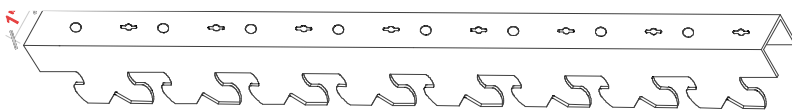

Carrier Molding