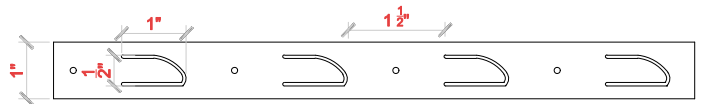

Carrier Molding