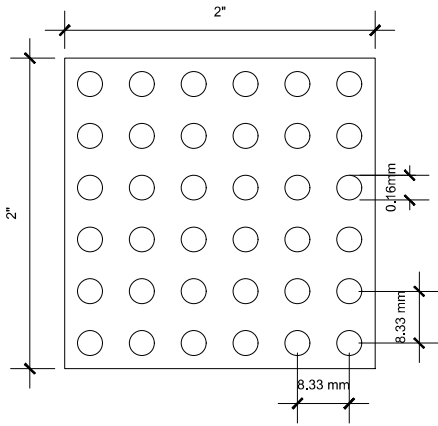

NEXIS

Linear V-Groove Planks

Standard Perforation option