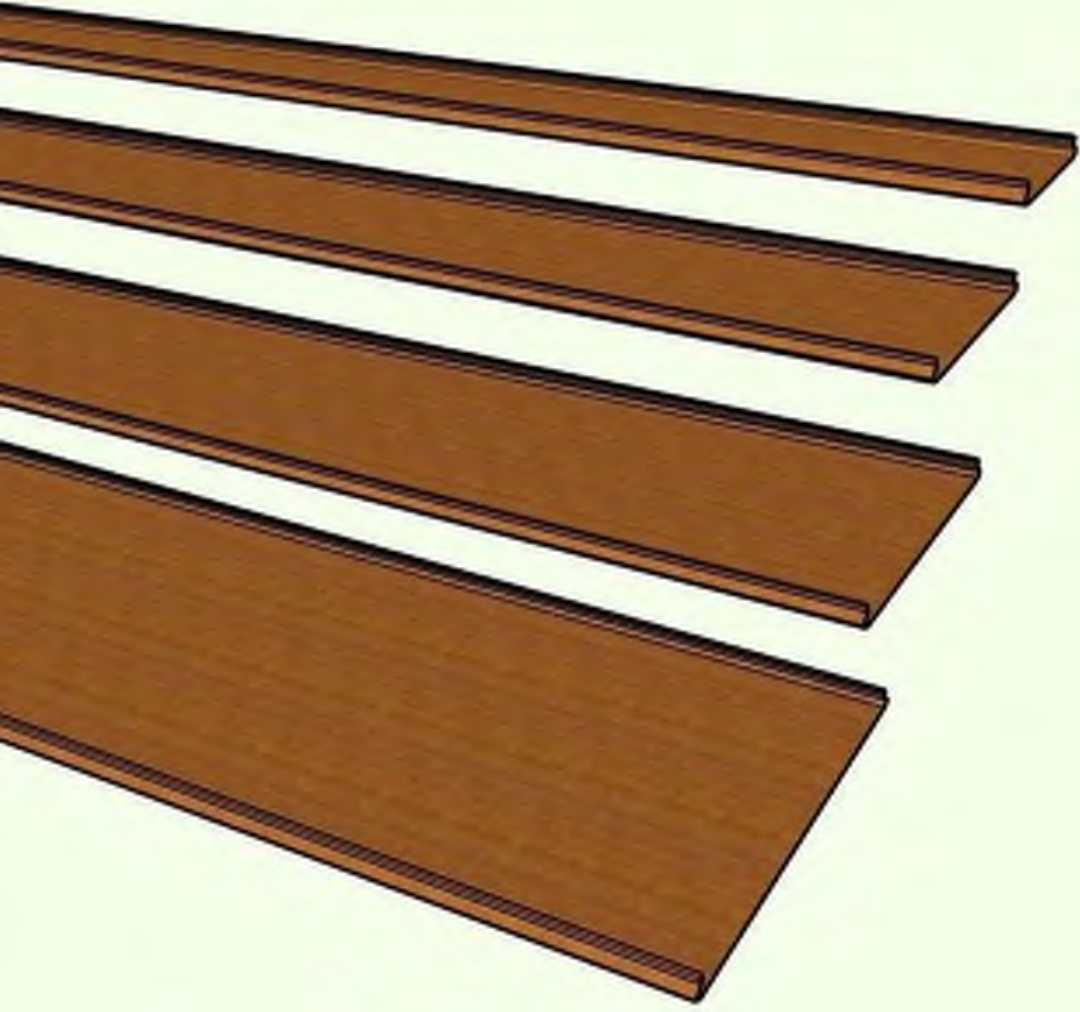

Celestial Inspired architectural design:
Uncompromising quality with pionnering innovation