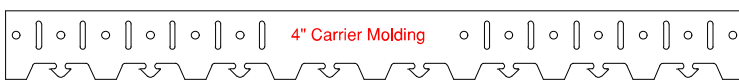

NEXIS

Linear V-Groove Planks

SPLICE