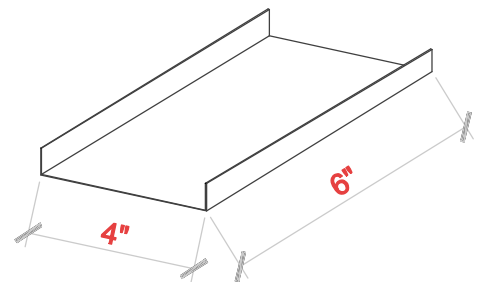

NEXIS

Linear V-Groove Planks

SPLICE