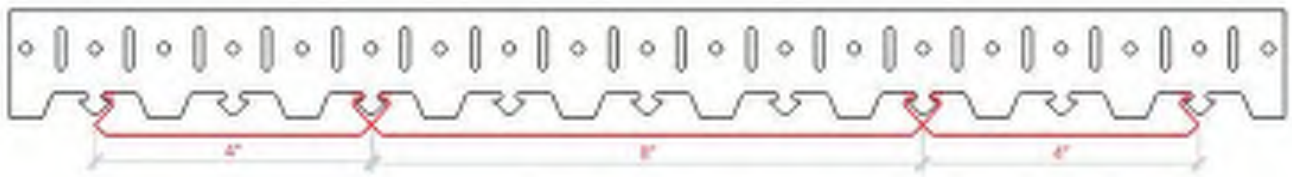

Warranty

For **interior applications**, the **CELESTIA** Aluminium Batten Ceiling system comes with a **10 year warranty**.

NEXIS

Linear V-Groove Planks

Standard Perforation option

Staggered Installed on 4" module