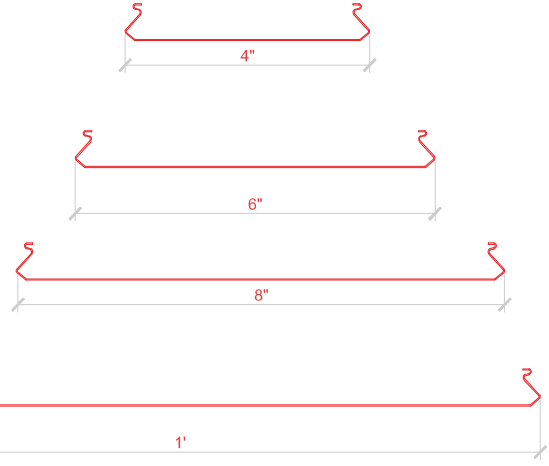

Warranty

For **interior applications**, the **CELESTIA** Aluminium Batten Ceiling system comes with a **10 year warranty**.

NEXIS

Linear V-Groove Planks

Standard Perforation option

Staggered Installed on 4" module