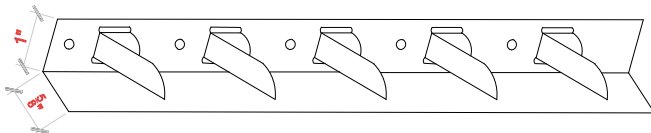

Warranty

For **interior applications**, the **CELESTIA** Aluminium Batten Ceiling system comes with a **10 year warranty**.

NEXIS

Linear V-Groove Planks

Standard Perforation option

Staggered Installed on 4" module